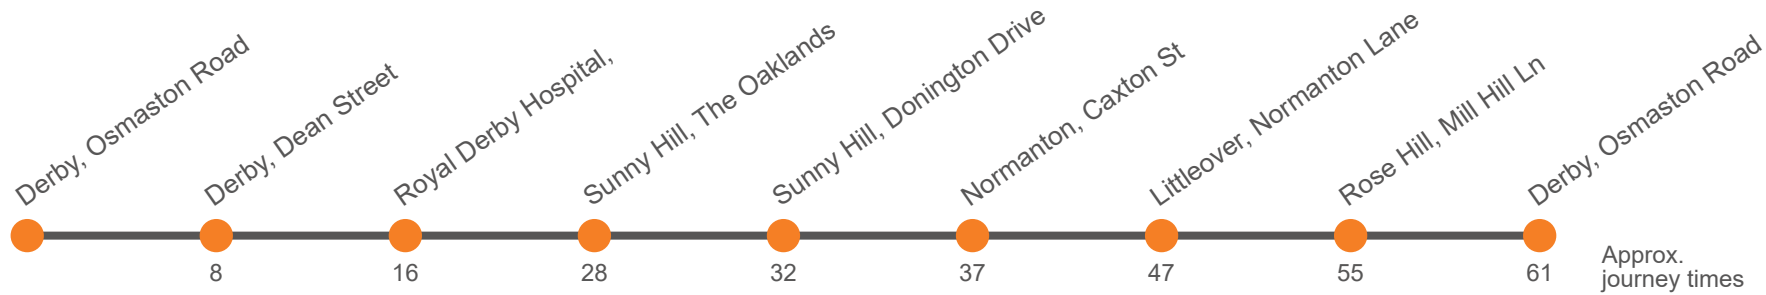

Monday to Friday (continued)

Derby, Osmaston Road Stop A7	1420	1440	1510	1530	1600	1630	1700	1730	1800	1900	2000
St Lukes, Dean Street	1428	1448	1518	1538	1608	1638	1708	1738	1808	1908	2008
Royal Derby Hospital	1438	1459	1529	1549	1619	1649	1719	1749	1815	1915	2015
Sunny Hill, The Oaklands	1451	1513	1543	1603	1633	1703	1733	1803	1824	1924	2024
Sunny Hill, Donington Drive	1455	1517	1547	1607	1637	1707	1737	1807	1828	1928	2028
Normanton, Caxton Street	1501	1523	1553	1613	1643	1713	1743	1813	1832	1932	2032
Littleover, Normanton Lane	1512	1533	1603	1623	1653	1723	1753	1823	1842	1942	2042
Rose Hill, Mill Hill Ln/Bailey St	1521	1543	1613	1633	1703	1733	1803	1833	1849	1949	2049
Derby, Osmaston Road Stop A7	1527	1549	1619	1639	1709	1739	1809	1839	1855	1955	2055

Saturday (continued)

Derby, Osmaston Road Stop A7	1800	1900	2000
St Lukes, Dean Street	1808	1908	2008
Royal Derby Hospital	1815	1915	2015
Sunny Hill, The Oaklands	1824	1924	2024
Sunny Hill, Donington Drive	1828	1928	2028
Normanton, Caxton Street	1832	1932	2032
Littleover, Normanton Lane	1842	1942	2042
Rose Hill, Mill Hill Ln/Bailey St	1849	1949	2049
Derby, Osmaston Road Stop A7	1855	1955	2055

5

Derby, Osmaston Road - Littleover via Royal Derby Hospital - Sunny Hill

Effective from: 16/09/2023

Arriva Derby

Sunday

Derby, Osmaston Road Stop A7	0900		00		1700	1800	1900
St Lukes, Dean Street	0908	Then at these mins past the hour	08	until	1708	1808	1908
Royal Derby Hospital	0915		15		1715	1815	1915
Sunny Hill, The Oaklands	0924		24		1724	1824	1924
Sunny Hill, Donington Drive	0928		28		1728	1828	1928
Normanton, Caxton Street	0932		32		1732	1832	1932
Littleover, Normanton Lane	0942		42		1742	1842	1942
Rose Hill, Mill Hill Ln/Bailey St	0949		49		1749	1849	1949
Derby, Osmaston Road Stop A7	0955		55		1755	1855	1955